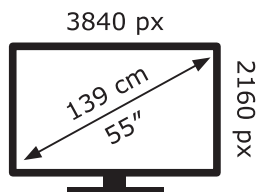

ENERG ⚡

LG Electronics

55QNED863QA

84 kWh/1000h

ABCDEF**G**

128 kWh/1000h

2019/2013